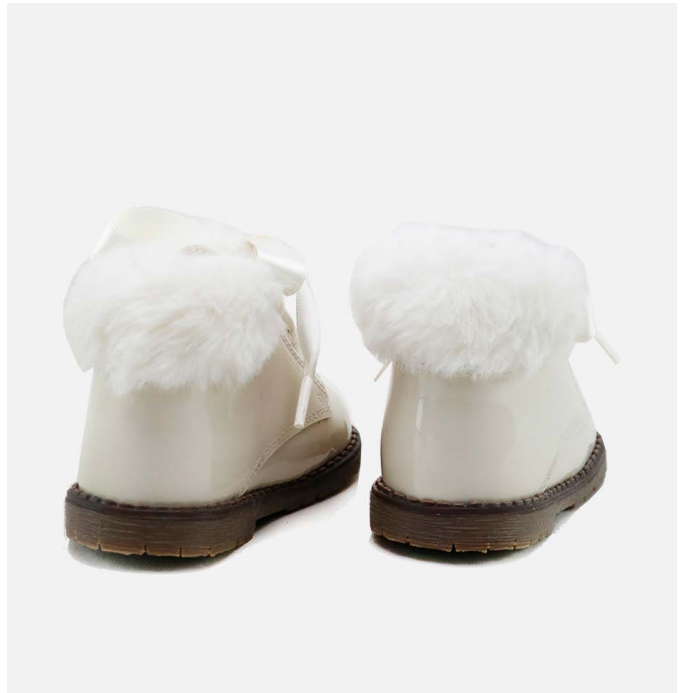

Our Cucada collection is dedicated to footwear for the little ones at home. Perfect models to cuddle and protect their feet as they take their first steps and begin to discover the world.

12040AG Ante Dune

12040AH Cathay Azul

12040AH Cathay Burdeos

12040AH Eskimo Camel

12040AH Eskimo Cuero

12046AG Alfa Beig

12046AG Alfa Bluefog

12046AG Ante Dune

16505AH Charol Beach